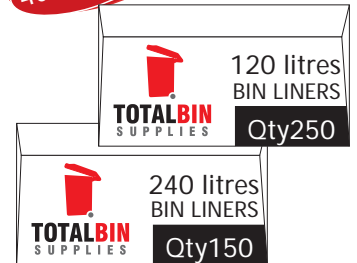

WHEELIE BINS 120 & 240 litre

WB0120, WB0240

L. 560mm
W. 480mm
H. 935mm

L. 735mm
W. 580mm
H. 1065mm

ideal for

- Rubbish
- Recycling
- Storage of ceremonial equipment
- EMERGENCY DISASTER KITS (kits not included)

Recycling codes
GREEN = rubbish
YELLOW = glass
RED = cans
BLUE = plastic
GREY = paper

colours yellow orange red forest blue grey white

RECYCLE LABELS

RCYLBL5

- Set up your own recycle station
- Custom made to order
- Labels are made from long lasting self adhesive material and laminated for longevity

BIN LINERS

HEAVY DUTY
BL0120, BL0240

40 Micron!

- Other sizes available

INGREDIENTS CONTAINERS

STACK & NEST - food grade

23, 32 & 46 litre

INGBIN32/46, INGBIN23, LID32/46

Commercial dolly can hold up to 150kgs

- Ideal for storage of heavy and bulky items
- Very sturdy & hard-wearing
- Lids available
- Stainless steel dolly also fits vege crates

23 Litre
L. 527mm
W. 380mm
H. 140mm