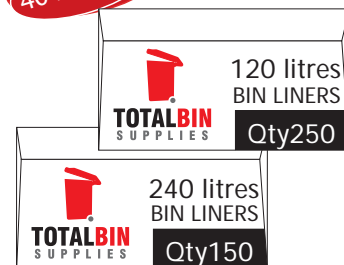

- Other sizes available