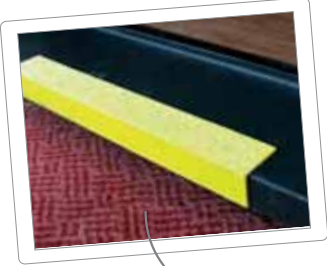

for wheelie bins

- Holds wheelie bin at bottom
- Ensures lid closes after each use

HEDGEHOG™

HH1MTR

- Keeps leaves, birds and rodents out of your spouting
- 3 Sizes available
- Sold by the metre

ANTI-SLIP PRODUCTS

ANTISLP1MTR

- Screws onto staircases, steps and doorway entrances
- Outdoor or indoor use
- Sold per metre