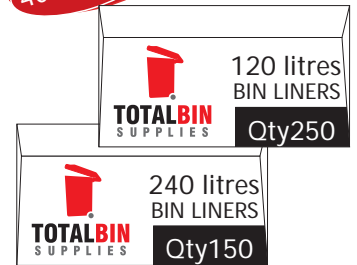

- Other sizes available