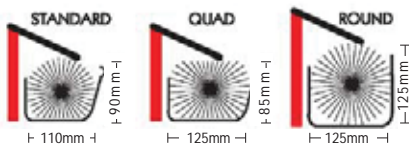

L. 560mm
W. 480mm
H. 935mm

L. 735mm
W. 580mm
H. 1065mm

colours yellow orange red forest blue grey white

RECYCLE LABELS

RCYLBLS

- Set up your own recycle station
- Custom made to order
- Labels are made from long lasting self adhesive material and laminated for longevity

#2 NESTA BIN
9 litre
NESTA9

L. 540mm
W. 213mm
H. 130mm

- Used in chillers for storage of vegetables, fruit, condiments etc. Nests inside one another (not stack)
- Dishwasher proof

PIXIE
46 litre
PIXB46

- Ideal medium sized bin for rubbish and recycling
- Robust
- Flip-top lid

L. 320mm
W. 280mm
H. 540mm

colours apricot green blue

ASK US ABOUT THESE OTHER PRODUCTS

HEDGEHOG™

HH1MTR

- Keeps leaves, birds and rodents out of your spouting
- 3 Sizes available
- Sold by the metre

ANTI-SLIP PRODUCTS