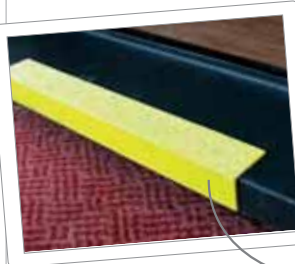

L. 320mm
W. 280mm
H. 540mm

colours apricot green blue

ASK US ABOUT THESE OTHER PRODUCTS

HEDGEHOG™

HH1MTR

- Keeps leaves, birds and rodents out of your spouting
- 3 Sizes available
- Sold by the metre

ANTI-SLIP PRODUCTS

ANTISLP1MTR

- Screws onto staircases, steps and doorway entrances
- Outdoor or indoor use
- Sold per metre

CHEMICAL TRAY

CHEMTRAY

- Holds 2 x 20ltr or 3 x 10ltr or 5 x 5ltr chemical containers
- Ideal for cleaning chemicals or storing chemicals in the science department