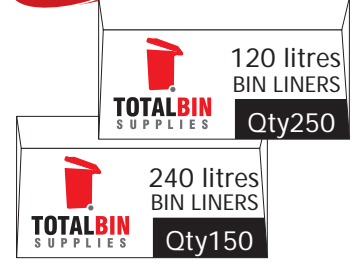

- Other sizes available