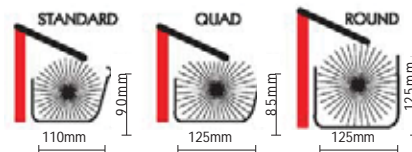

Warehouses: Auckland | Christchurch.

ALL SALES ENQUIRIES **0800 835 725** FAX (03) 354 4111

More bins coming online

www.totalbinsupplies.co.nz

INGREDIENT CONTAINERS

HEAVY DUTY STACK N NEST BINS
- food grade 23, 32 & 46 litre
INGBIN32/46, INGBIN23, LID32/46

32 & 46 Litre
L. 645mm
W. 480mm
H. 360mm

- Storage of bulk food.
- Suitable for the dish washer
- Lids available
- Stainless steel dolly also fits vege crates

Commercial dolly can hold up to 150kgs

23 Litre
L. 527mm
W. 380mm
H. 140mm

colours yellow red green blue grey white

W. 455mm
H. 505mm

- Assorted sizes available
- Round or square
- Ideal for bulk ingredients, ie flour, sugar etc

MIXING BOWL STAND

MXBSTAND

- Made to measure

STORAGE CRATES

STGECRTV

L. 690mm
W. 480mm
H. 360mm

L. 680mm
W. 490mm
H. 320mm

- Storage and transportation of a variety of products.

DEODORISING GRANULES

ZERODOUR
500 gms & 20 kilo
ZOD500, ZOD20L

- Use to deodorise incontinence bins
- Freshen bedrooms

ASHTRAYS

**Ashtray/
Rubbish Bin**
ASH100

- Stainless steel
- Outdoor or indoor
- Tidy & clean

Flat Wallmounted Ashtray
2 litre
B400

- Holds over 400 butts.
- Stainless steel, great for communal areas, flat shape saves space and inobtrusive.

SECURA STAND

120 & 240 litre
SS0120, SS0240

- Holds wheelie bin at bottom
- Ensures lid closes after each use

HEDGEHOG™

HH1MTR

- Keeps leaves, birds and rodents out of your spouting
- 3 Sizes available
- Sold by the metre

ANTI-SLIP PRODUCTS

ANTISLP1MTR

- Screws onto staircases, steps and doorway entrances
- Outdoor or indoor use
- Sold per metre