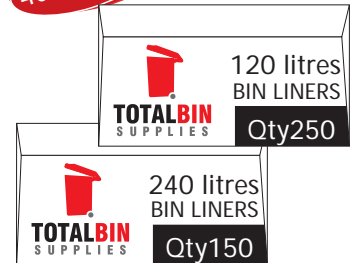

- Other sizes available