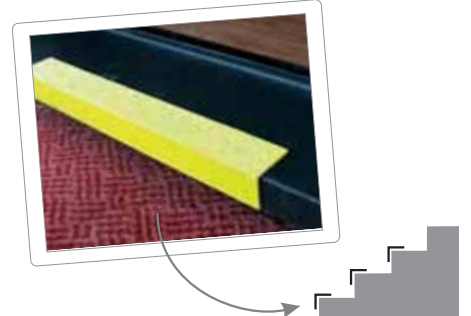

ANTI-SLIP PRODUCTS

ANTISLP1MTR

- Screws onto staircases, steps and doorway entrances
- Outdoor or indoor use
- Sold per metre