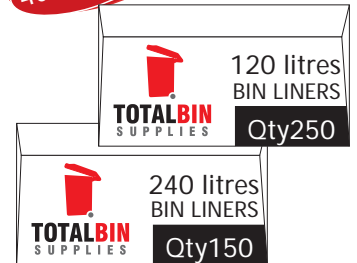

WHEELIE BINS 120 & 240 litre

WB0120, WB0240

ideal for

- Rubbish
- Recycling
- EMERGENCY DISASTER KITS (kits not included)

Recycling codes
GREEN = rubbish
YELLOW = glass
RED = cans
BLUE = plastic
GREY = paper

L. 560mm
W. 480mm
H. 935mm

L. 735mm
W. 580mm
H. 1065mm

colours yellow orange red forest blue grey white

RECYCLE LABELS

RCYLBLS

- Set up your own recycle station
- Custom made to order
- Labels are made from long lasting self adhesive material and laminated for longevity

BIN LINERS

HEAVY DUTY
BL0120, BL0240

40 Micron!

- Other sizes available

INGREDIENTS CONTAINERS

STACK & NEST - food grade
23, 32 & 46 litre

INGBIN32/46, INGBIN23, LID32/46

32 & 46 Litre
L. 645mm
W. 480mm
H. 360mm

23 Litre
L. 527mm
W. 380mm
H. 140mm

colours yellow red green blue grey white

BIN & DOLLY
20 & 45 litre

INGBINRD45, INGLIDRD45, INGBIN45DOLLY
INGBINRD20, INGLIDRD20, INGBIN20DOLLY

W. 455mm
H. 505mm

- Assorted sizes available
- Round or square
- For bulk ingredients ie. flour, sugar etc